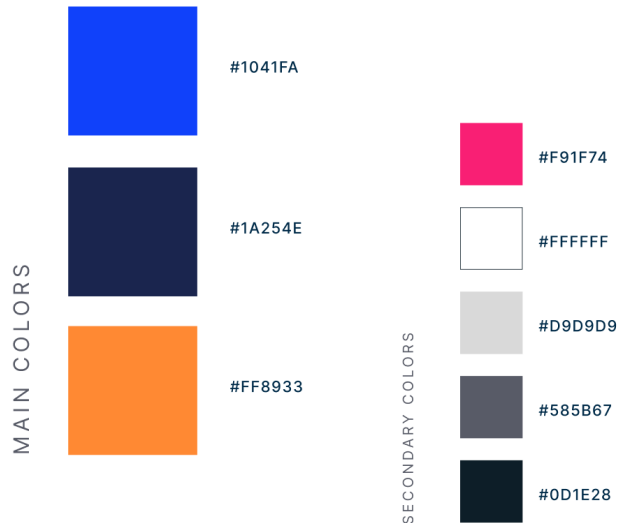

LOGO

COLOR SWATCHES

TYPOGRAPHY: GOOGLE FONTS

Main Font

Aa Gg Qq
Inter Sans: Regular Medium **Bold**

Secondary Font

Aa Gg Qq
Gloock: Regular

Accent Font

Aa Gg Qq
DM Mono: Regular